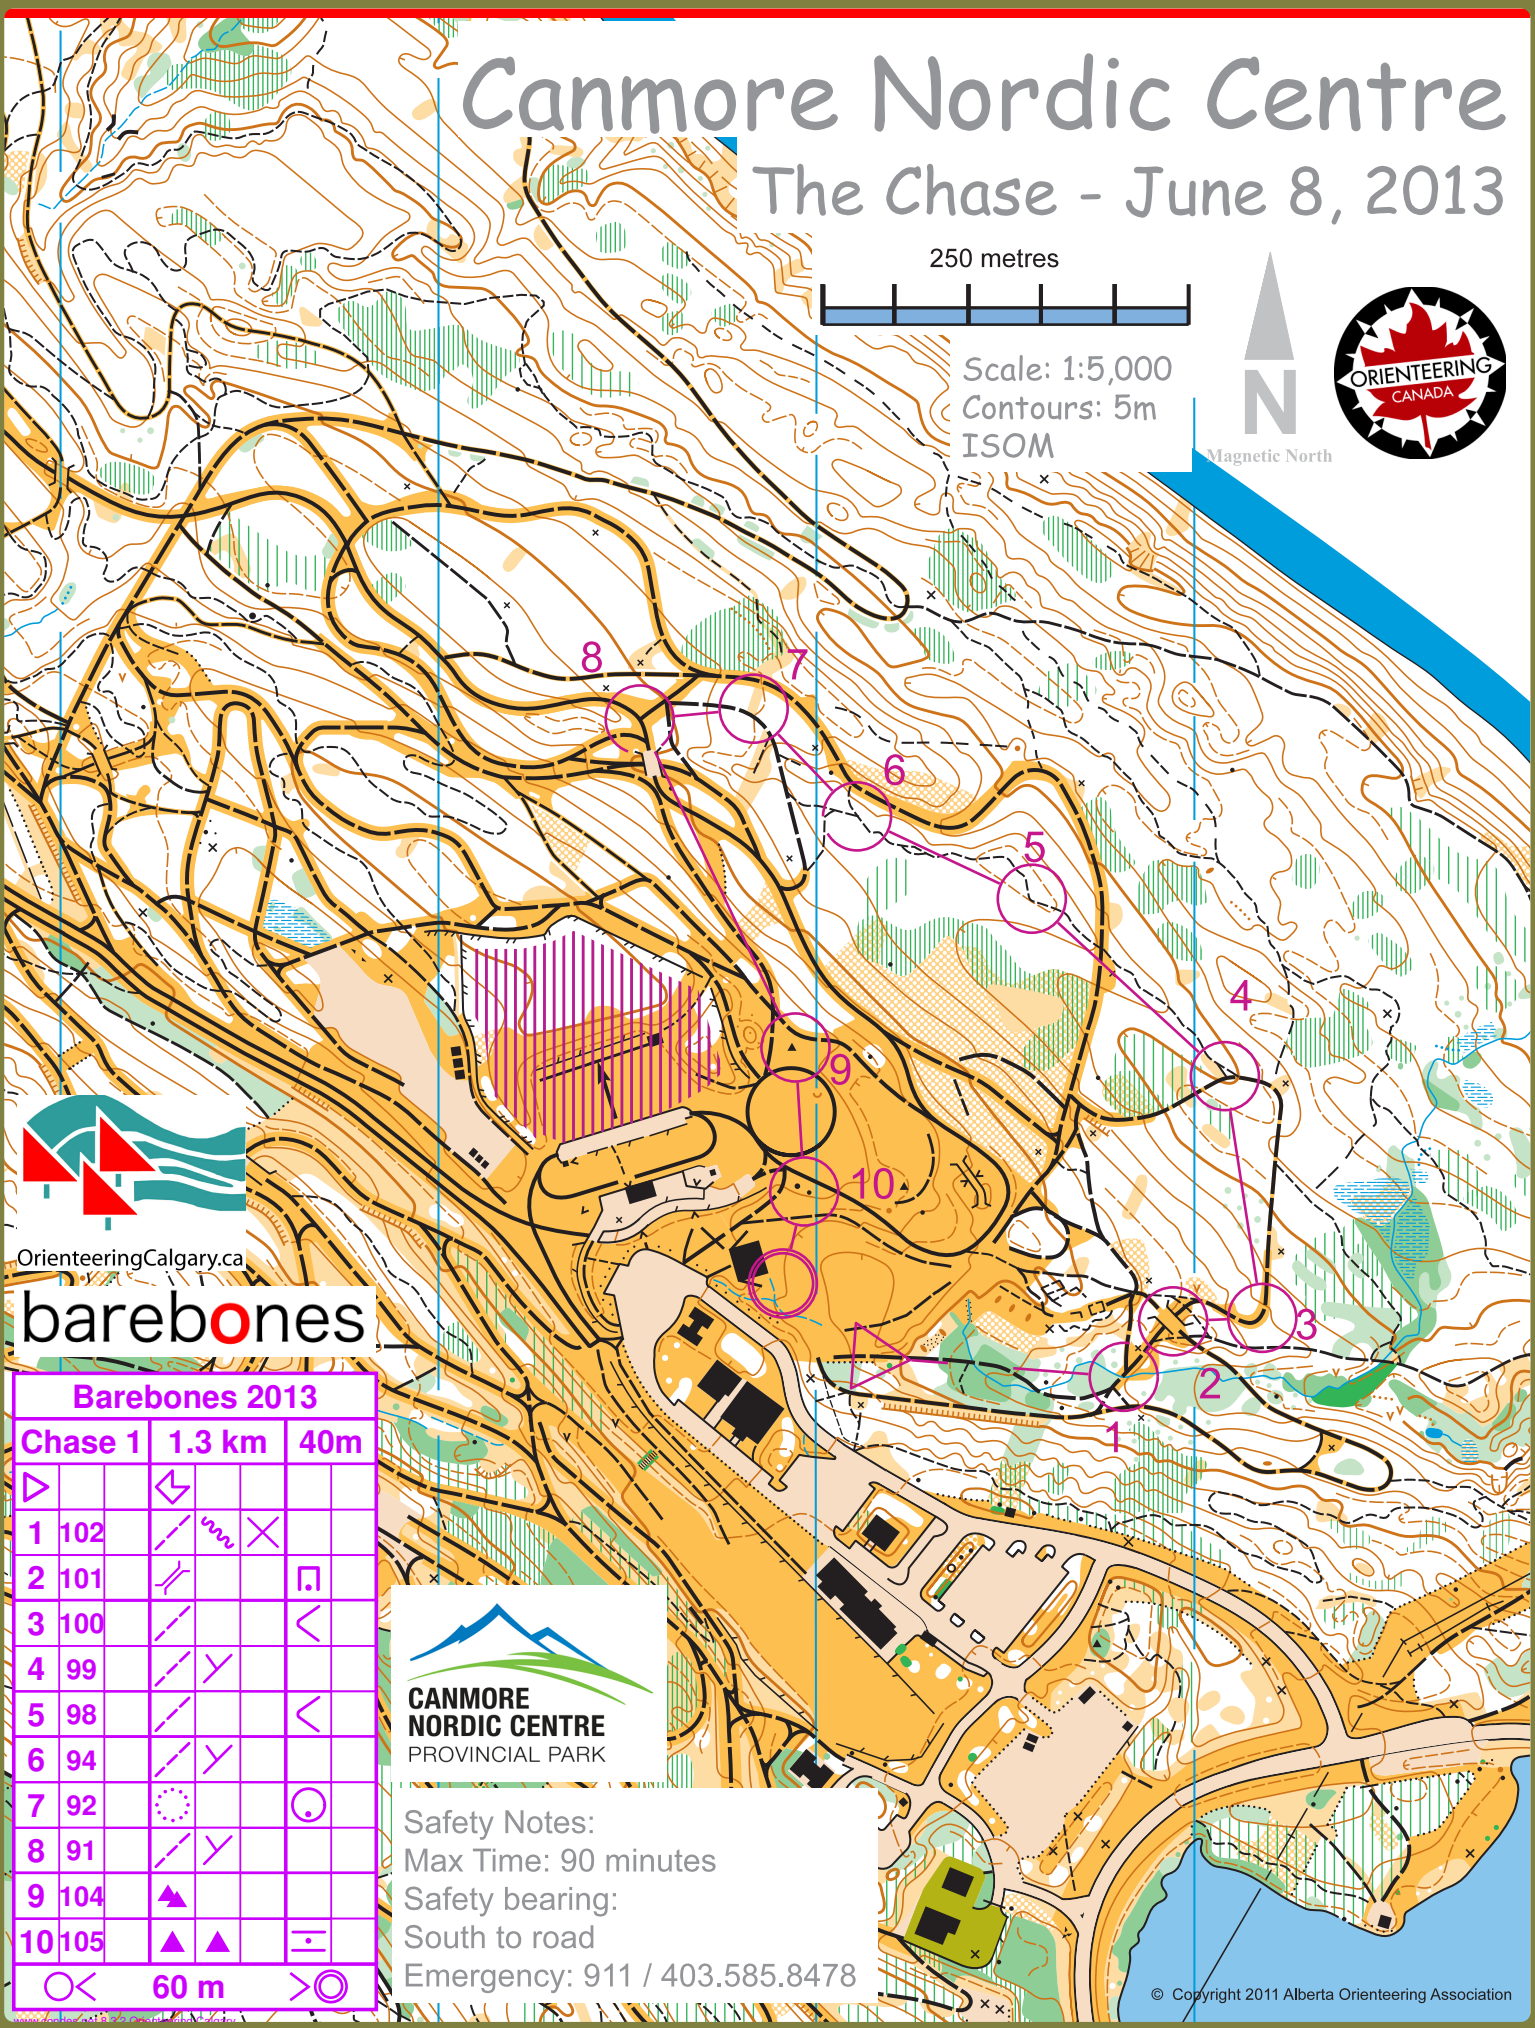

Canmore Nordic Centre

The Chase - June 8, 2013

250 metres

Scale: 1:5,000
Contours: 5m
ISOM

Magnetic North

OrienteeringCalgary.ca

barebones

Barebones 2013

Chase 1 1.3 km 40m

	102	101	100	99	98	94	92	91	104	105
▷		↙	⊗							
1	102	↘	⊗							
2	101	↘								□
3	100	↘								<
4	99	↘	↘							<
5	98	↘	↘							<
6	94	↘	↘							<
7	92	⊙								⊙
8	91	↘	↘							
9	104	▲								
10	105	▲	▲							⊖
○	<	60 m	>	⊙						

Safety Notes:
Max Time: 90 minutes
Safety bearing:
South to road
Emergency: 911 / 403.585.8478

Canmore Nordic Centre

The Chase - June 8, 2013

250 metres

Scale: 1:5,000
Contours: 5m
ISOM

Magnetic North

OrienteeringCalgary.ca

barebones

Barebones 2013		
Chase 2	1.3 km	55m
▷	◁	
1 103	▲	
2 102	⚡	✕
3 101	⚡	⌚
4 99	⚡	
5 93	▲	
6 92	⊙	⊙
7 90	⚡	⚡
8 96	⚡	⚡
9 104	▲	
10 105	▲	⌚
○	60 m	⊙

Safety Notes:
Max Time: 90 minutes
Safety bearing:
South to road
Emergency: 911 / 403.585.8478