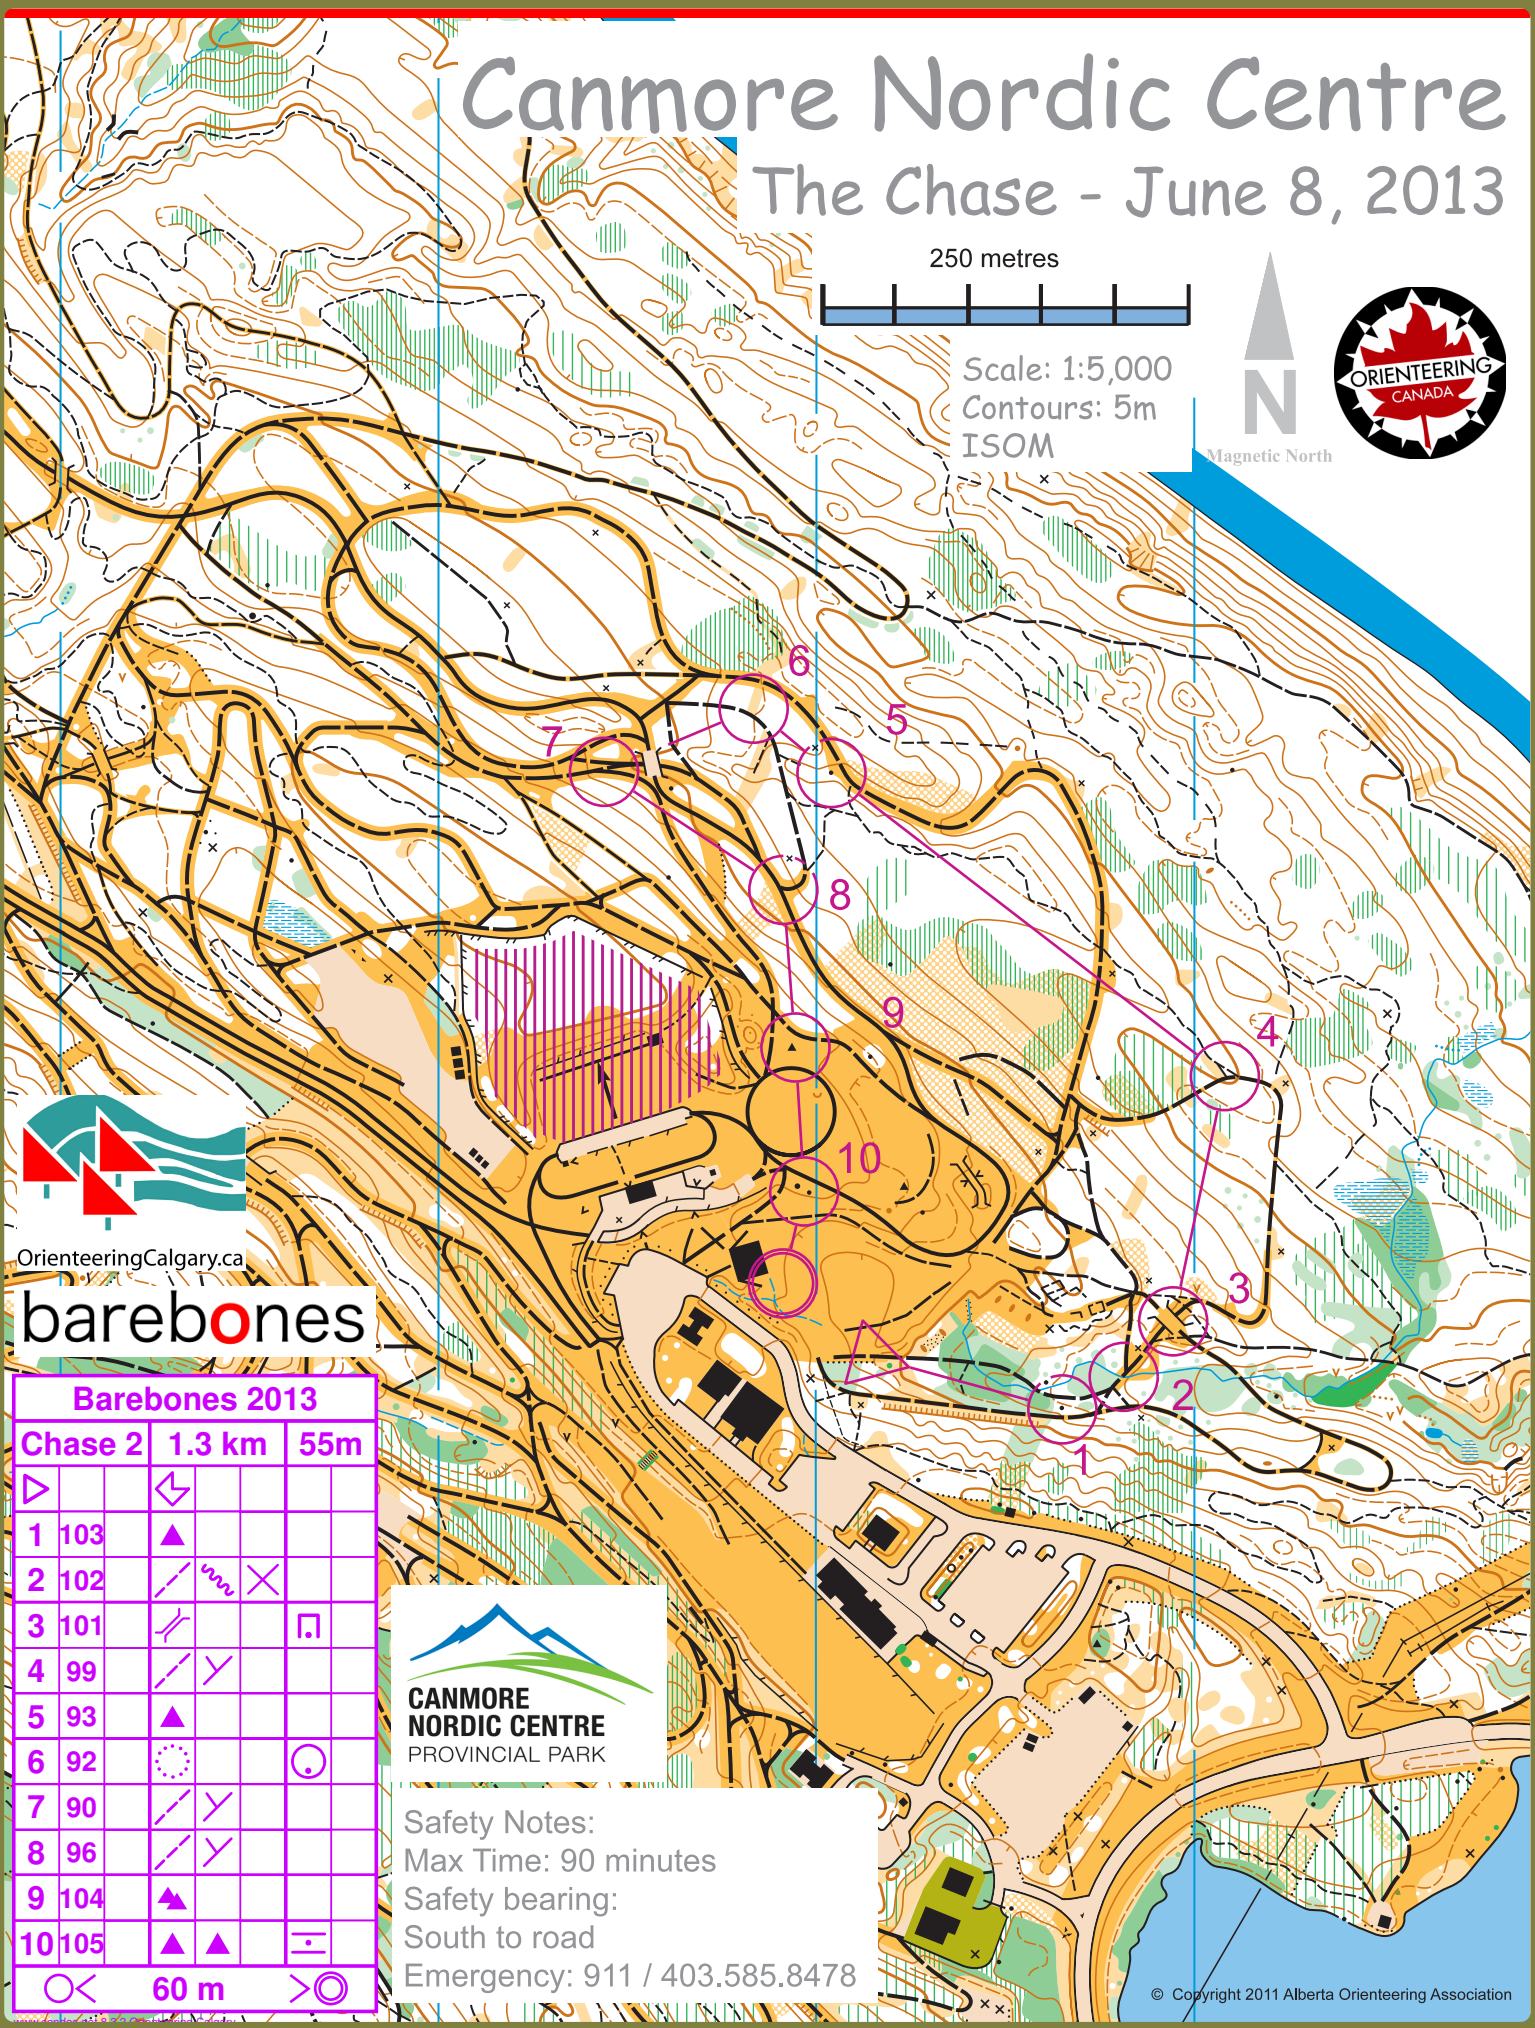

Canmore Nordic Centre

The Chase - June 8, 2013

250 metres

Scale: 1:5,000
Contours: 5m
ISOM

Magnetic North

OrienteeringCalgary.ca

barebones

Barebones 2013

Chase 1 1.3 km 40m

	102	101	100	99	98	94	92	91	104	105
▷		↙	⊗							
1	102	↘	⊗							
2	101	↘								□
3	100	↘								<
4	99	↘	↘							<
5	98	↘	↘							<
6	94	↘	↘							<
7	92	⊙								⊙
8	91	↘	↘							
9	104	▲								
10	105	▲	▲							⊖
○	<	60 m	>	⊙						

Safety Notes:
Max Time: 90 minutes
Safety bearing:
South to road
Emergency: 911 / 403.585.8478

Canmore Nordic Centre

The Chase - June 8, 2013

250 metres

Scale: 1:5,000
Contours: 5m
ISOM

Magnetic North

OrienteeringCalgary.ca

barebones

Barebones 2013		
Chase 2	1.3 km	55m
▷	◁	
1 103	▲	
2 102	⚡	✕
3 101	⚡	⌚
4 99	⚡	
5 93	▲	
6 92	⊙	⊙
7 90	⚡	⚡
8 96	⚡	⚡
9 104	▲	
10 105	▲	⌚
○	60 m	⊙

Safety Notes:
Max Time: 90 minutes
Safety bearing:
South to road
Emergency: 911 / 403.585.8478